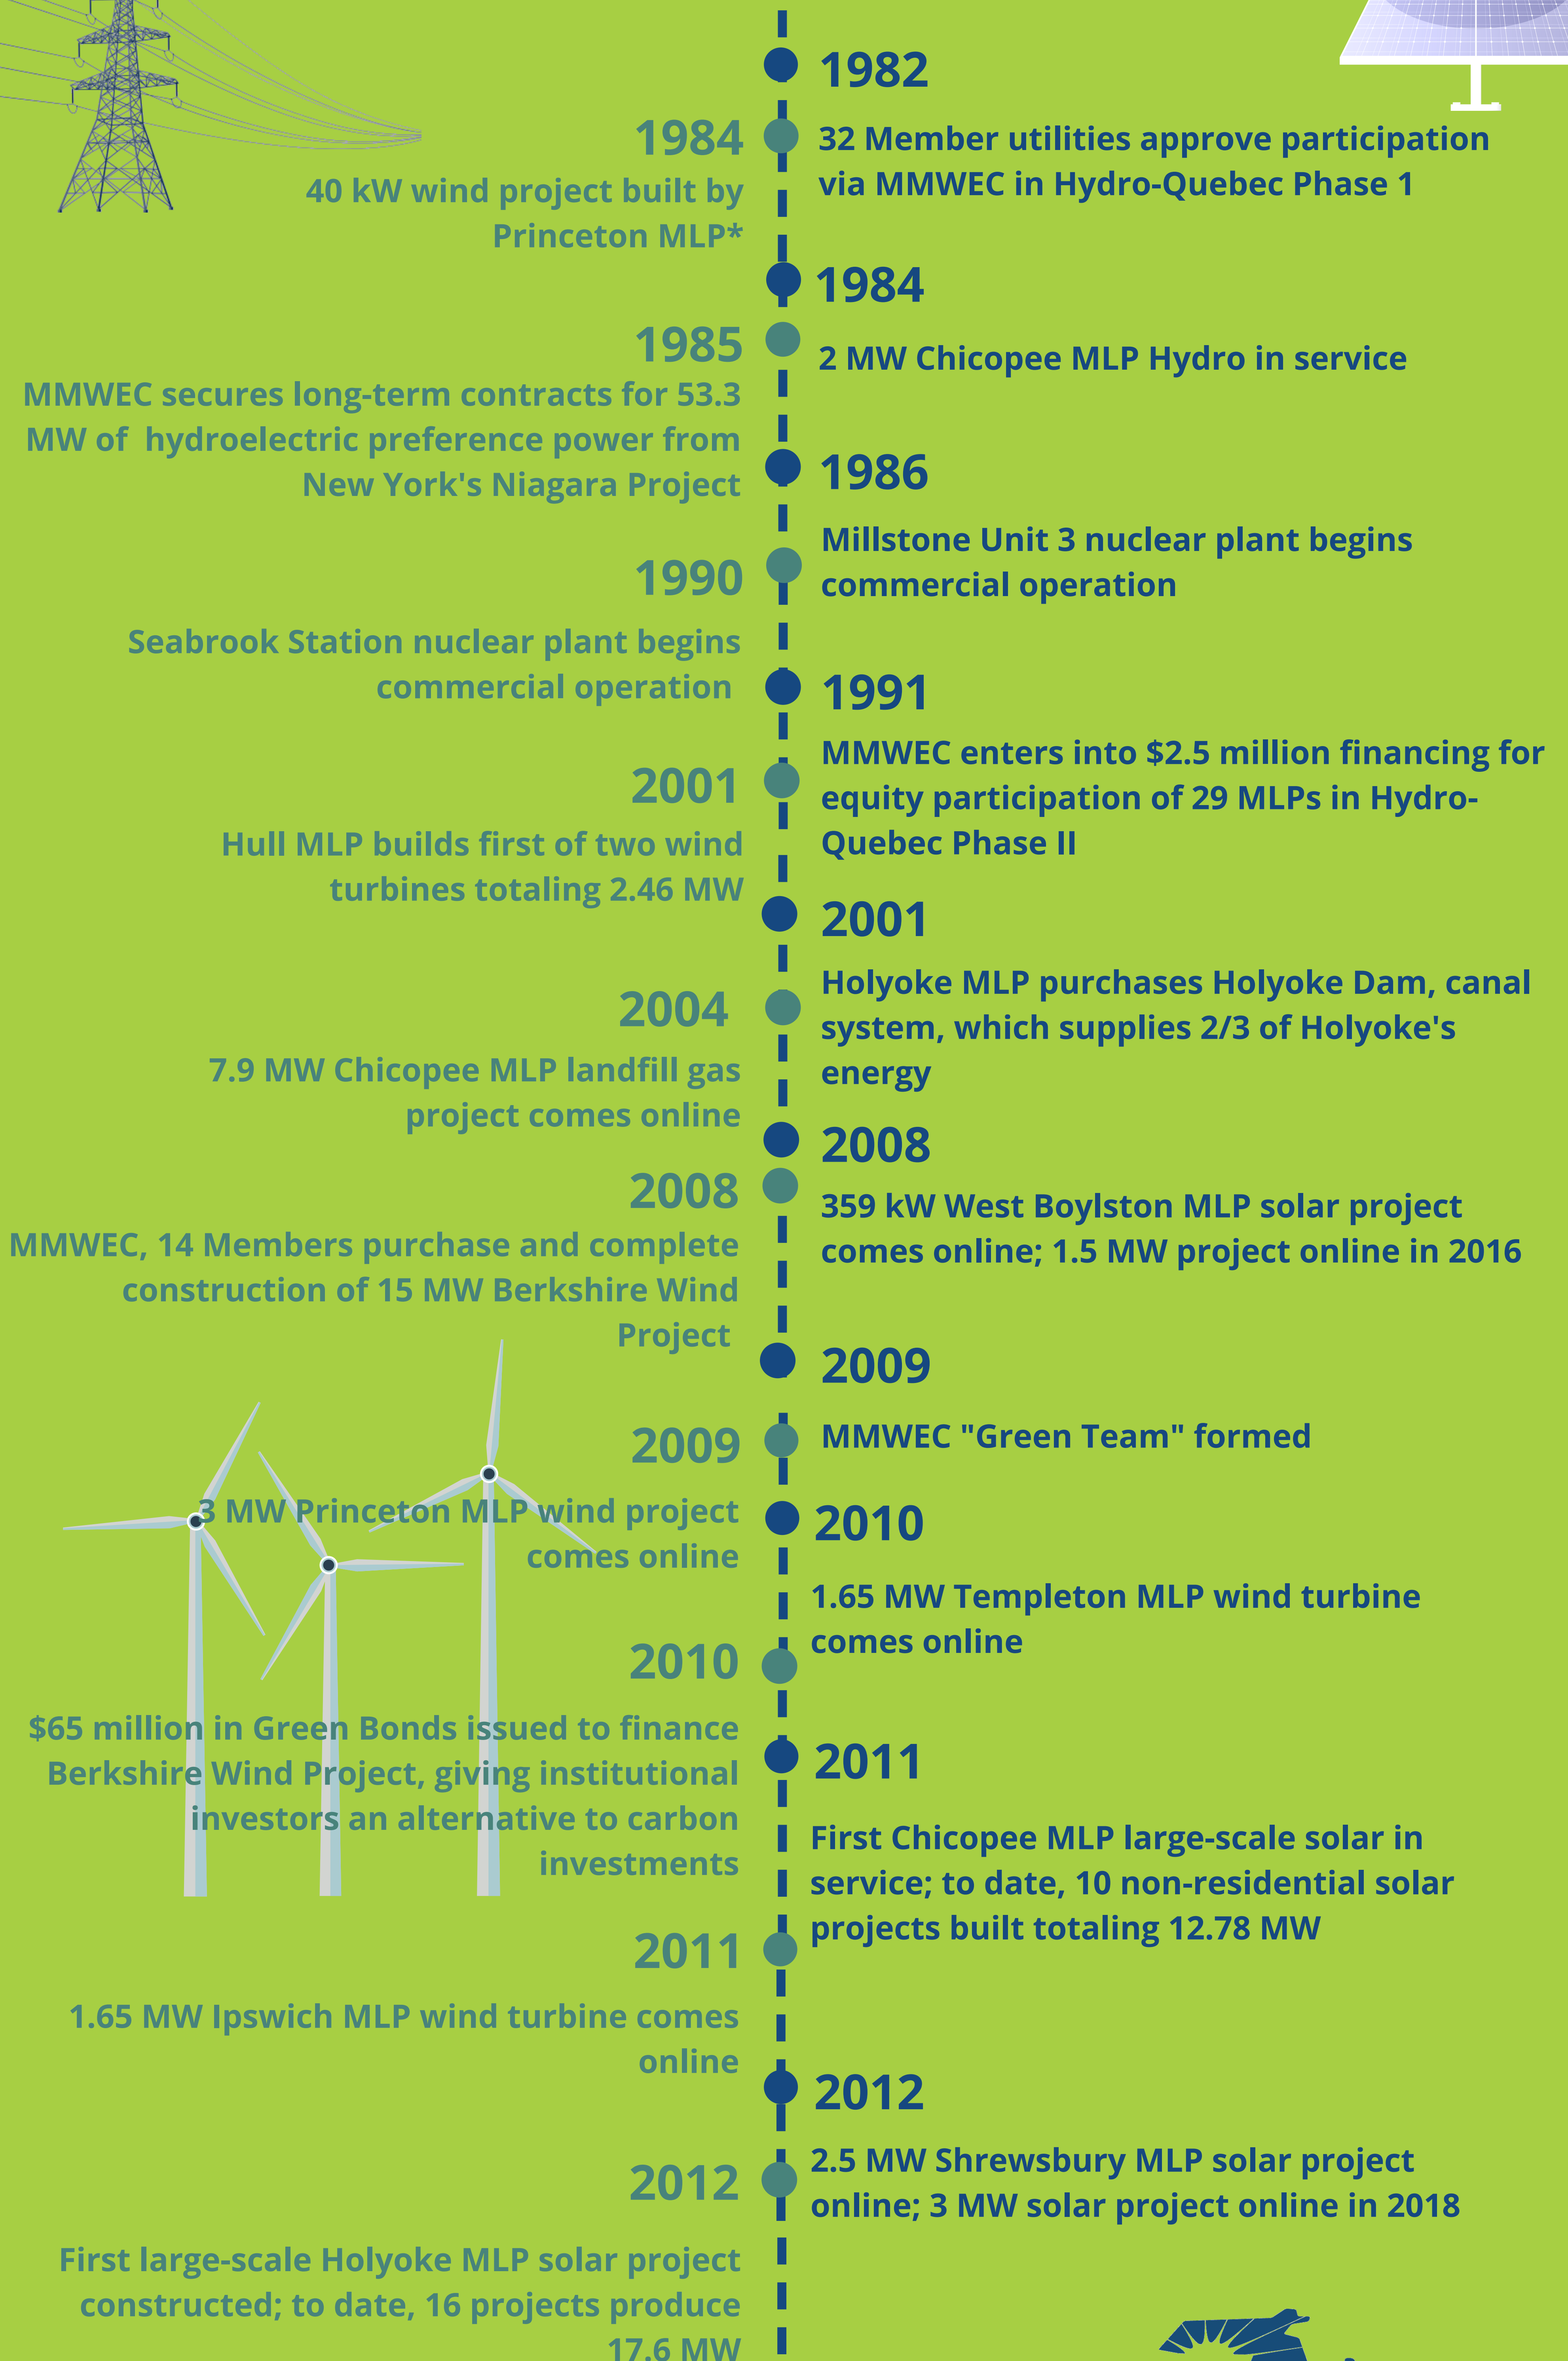

PARTIAL TIMELINE OF CARBON-FREE GENERATION INTEGRATION:

MMWEC & MEMBER UTILITIES

*municipal light plant